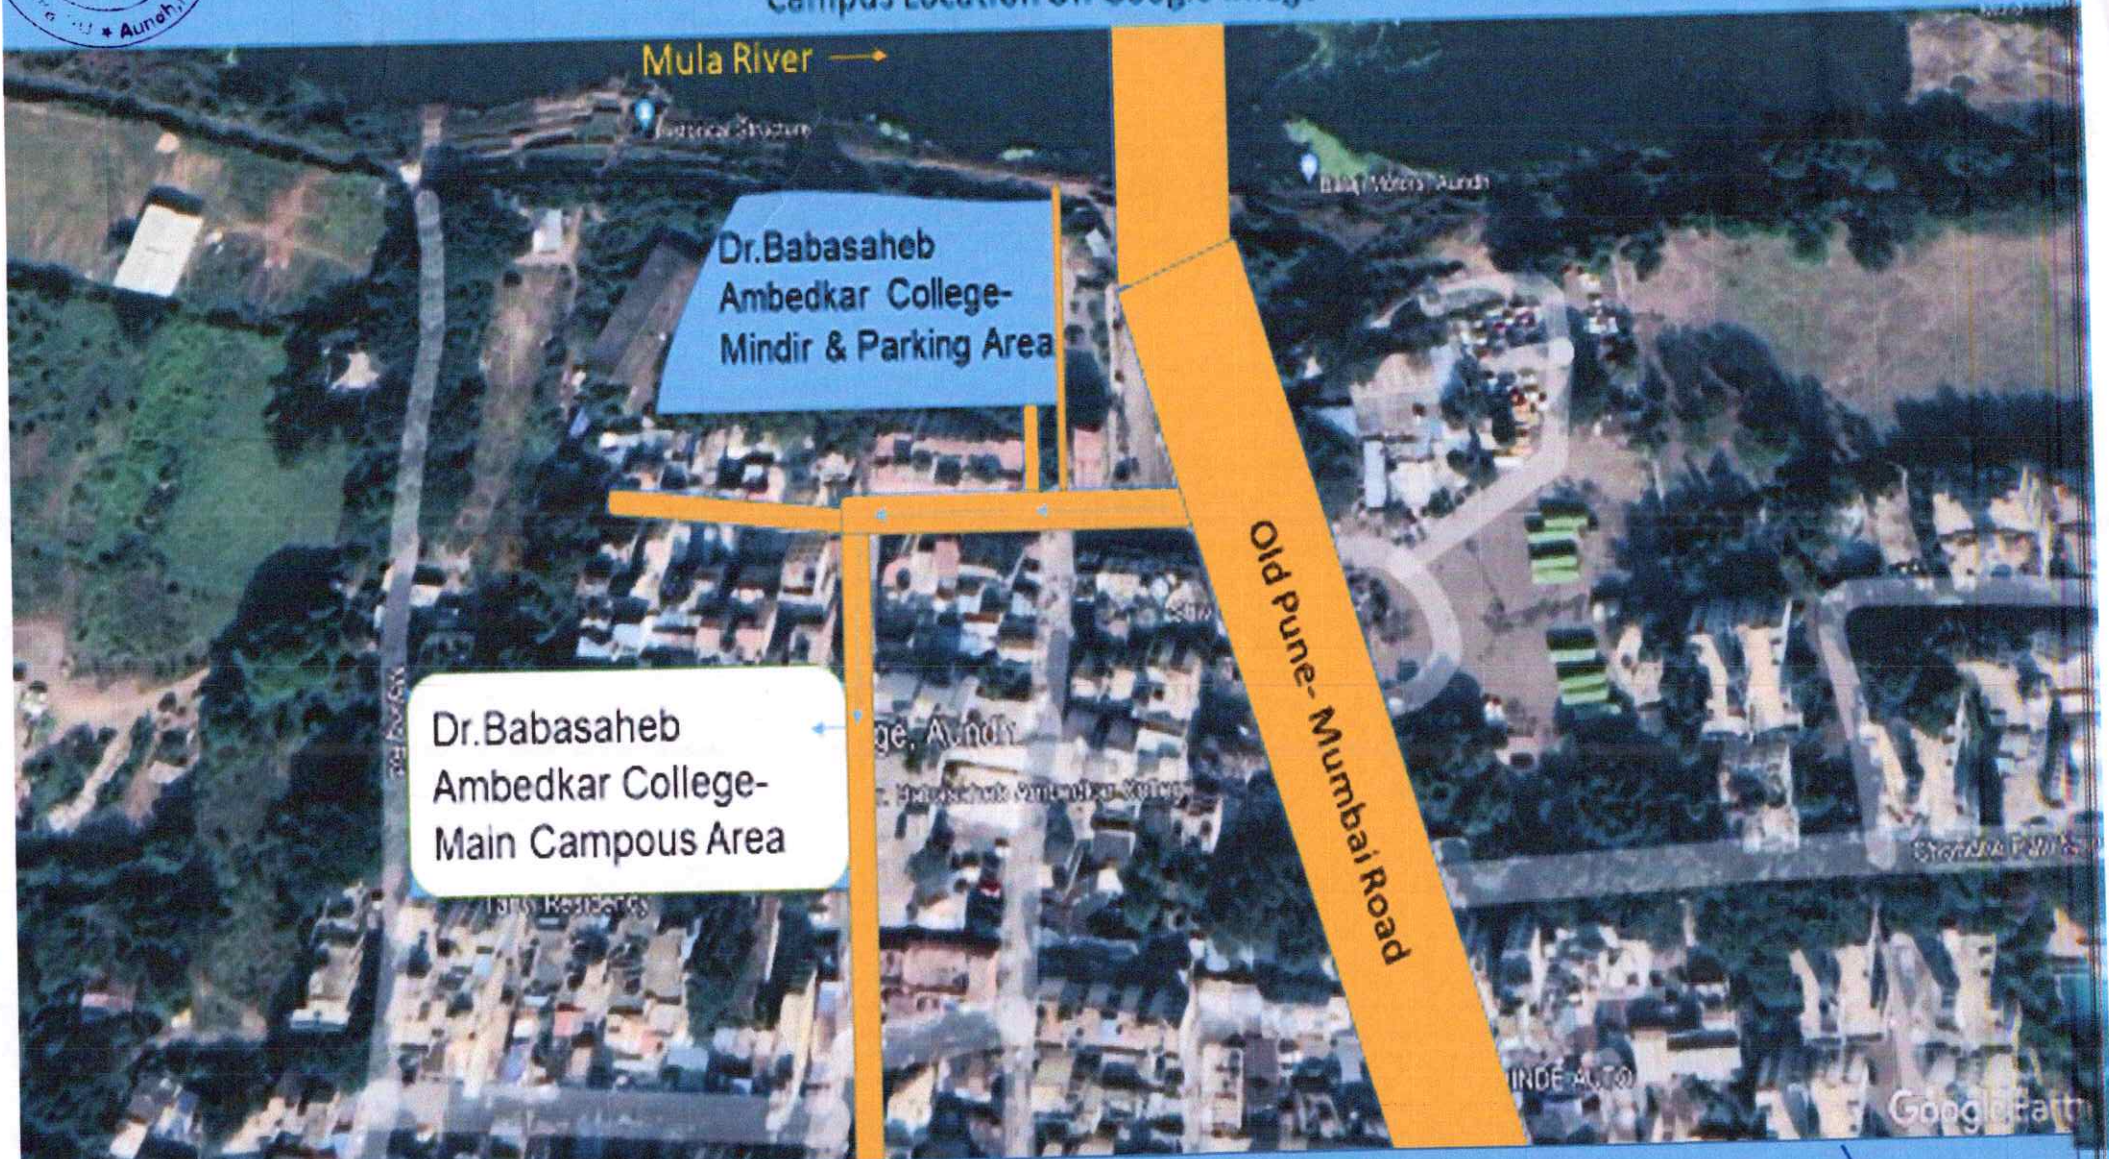

PRINCIPAL
 Dr. Babasaheb Ambedkar College,
 Aundh, Pune-67.

Rayat Shikshan Sanstha's
Dr. Babasaheb Ambedkar College, Aundh, Pune 67
Campus Location On Google Image

PRINCIPAL
[Signature]
Dr. Babasaheb Ambedkar College,
Aundh, Pune-67.