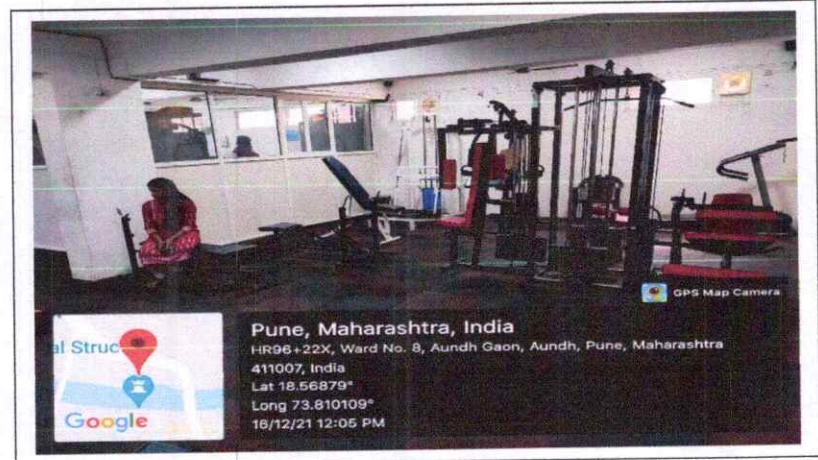

**RayatShikshanSansthas
Dr.BabasahebAmbedkar College, Aundh, Pune- 67**

Gymkhana office with PC and internet facility

Gymkhana with tread mill and exercise cycle

Gymkhana with sit up, push up and weightlifting and multi-gym facility