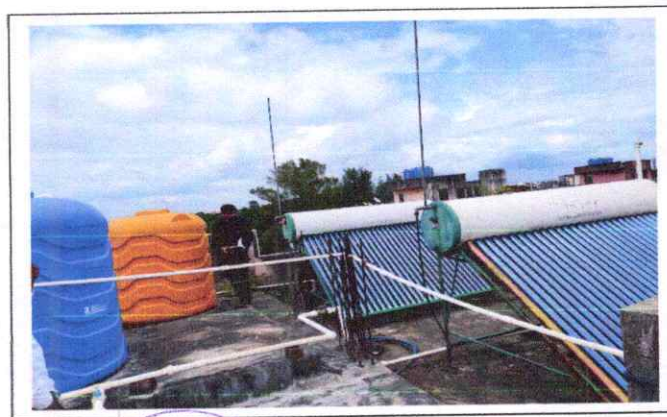

Roof rainwater harvesting to round water recharge

Rainwater recharge
Point

Solar Electricity panel 5 KV and 13 KV Capacity

Solar water heater with 300 lt.+ 300 lt. capacity

[Signature]
Principal
Dr. Babasaheb Ambedkar College
Aundh, Pune-67